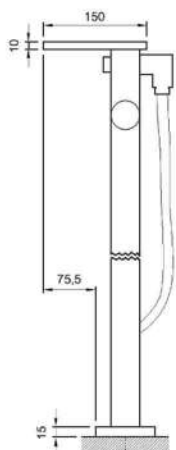

WATERBLADE FLOOR MOUNTED BATH FILLER WITH SHOWER ATTACHMENT

FRONT VIEW

SIDE VIEW

GENERAL INFO

HEIGHT	871MM
WIDTH	200MM
DEPTH	150MM*
HANDHELD SHOWER	INCLUDED
FINISH	CHROME ON BRASS
GUARANTEE	5 YEARS
OTHER FINISHES	GOLD** NICKEL**

\* SPOUT DEPTH ONLY

\*\* OTHER FINISHES AVAILABLE TO SPECIAL ORDER

WATERBLADE COLLECTION