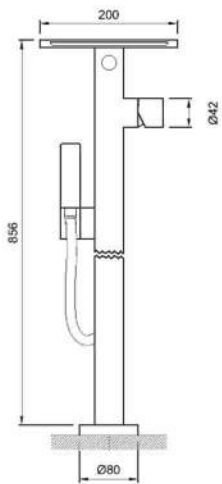

WATERBLADE FLOOR MOUNTED BATH FILLER WITH SHOWER ATTACHMENT

FRONT VIEW

SIDE VIEW

GENERAL INFO

HEIGHT	871MM
WIDTH	200MM
DEPTH	150MM*
HANDHELD SHOWER	INCLUDED
FINISH	CHROME ON BRASS
GUARANTEE	5 YEARS
OTHER FINISHES	GOLD** NICKEL**